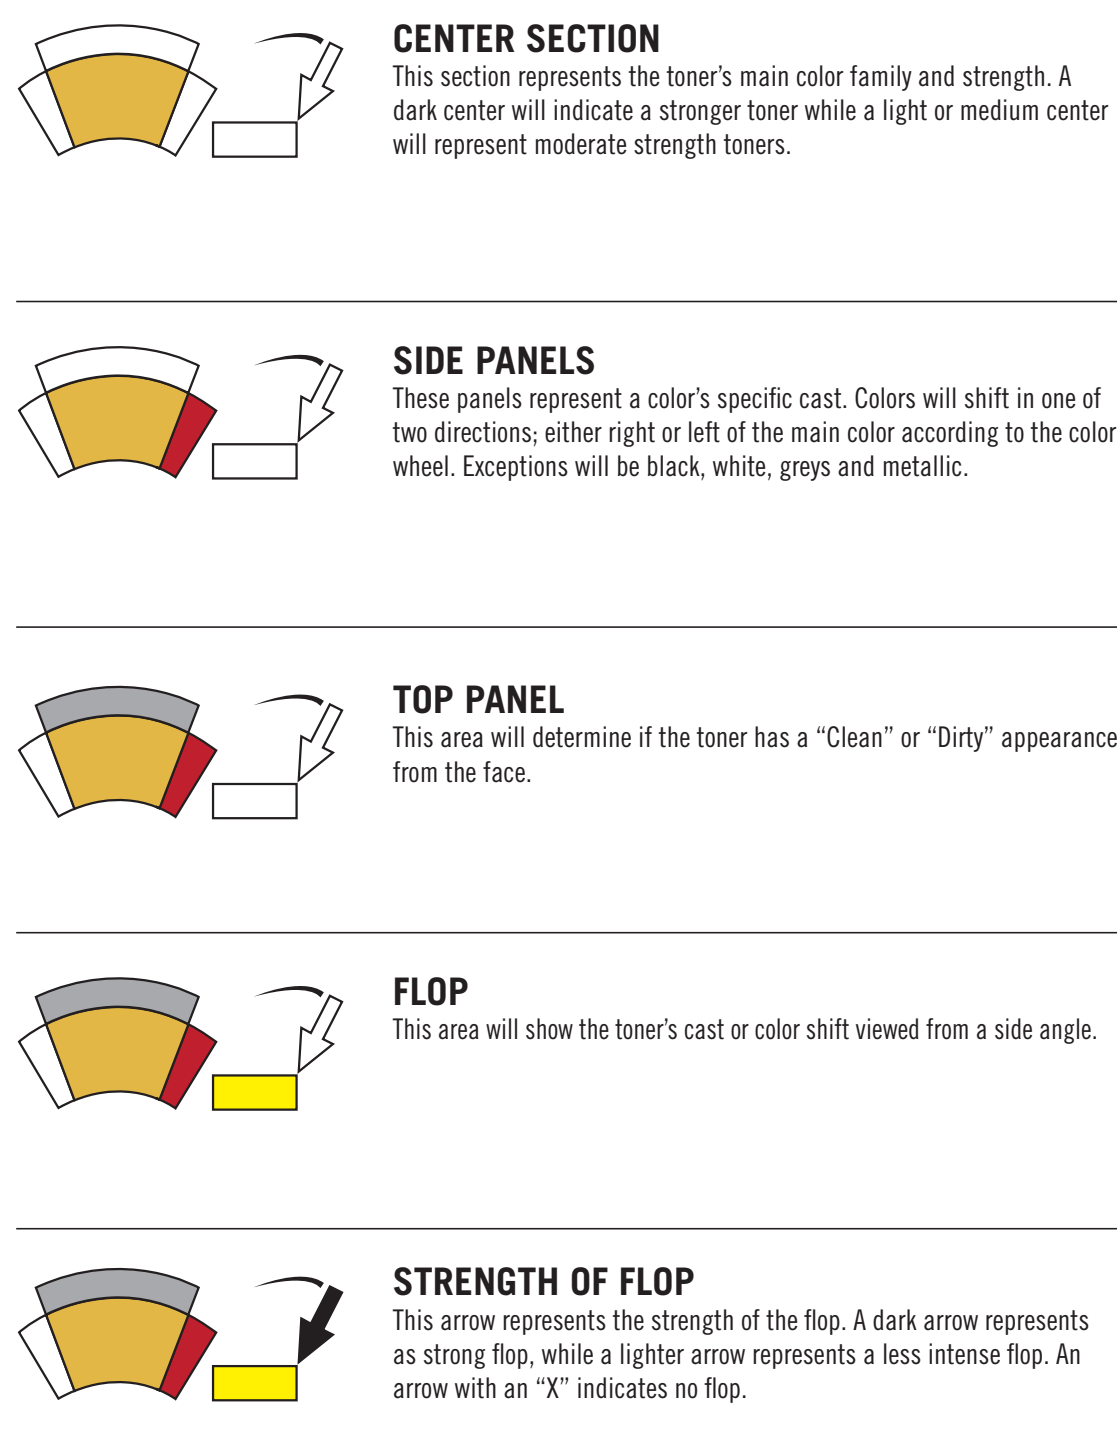

LOW VOC BASECOAT COLOR CHART

PEARLS | BLACKS | WHITES | ALUMINUM - METALLICS

CODE	BASE COLOR	TYPE	FLIP	COLOR DESCRIPTION
LV901™	White			Brightens solid colors.
LV902™	White	Semi-Transparent		Lightens side-tone and desaturate effect colors head-on.
LV903™	White	Transparent		Yellow cast head-on, bluer and lighter on side-tone in effect colors.
LV905™	Black	Strong		Dark and desaturated cast head-on.
LV907™	Black	Weaker		Used when only a small amount of black is needed.
LV908™	White	Strong		Brightens solid colors, desaturates effect colors head-on and lightens side-tone.
LV910™	Silver	Fine		Lightens side-tone.
LV911™	Silver	Medium		Brightens head-on, lightens side-tone.
LV913™	Silver	Medium Coarse		Brightens head-on, slightly lightens side-tone.
LV914™	Silver	Coarse		Brightens head-on, darkens side-tone.
LV916™	Silver	Medium		Brightens head-on and side-tone.
LV919™				Darkens the near spec angle and slightly lightens side tone in effect colors.
LV919™	Silver	Bright		Lightens head-on, darkens side-tone.
LV920™	Blue	Strong	Purple	Purple cast.
LV921™	Blue		Red	Desaturated red cast head-on and side-tone.
LV926™	Blue		Red	Red cast head-on and side-tone.
LV927™	Blue	Transparent	Green	Green cast head-on and side-tone.
LV928™	Blue		Red	Red cast head-on and side-tone.
LV929™	Blue		Red	Red cast head-on and side-tone.
LV930™	Green		Blue Green	Blue/green cast head-on and side-tone.
LV931™	Green	Semi-Transparent	Blue Green	Weak blue/green cast head-on and side-tone.
LV932™	Green		Yellow	Yellow/green cast head-on and side-tone.
LV933™	Yellow		Yellow	Green/gold cast head-on and side-tone.
LV941™	Yellow		Green	Green/yellow cast head-on and side-tone.
LV943™	Yellow		Weak Red	Slightly red/yellow cast head-on and side-tone.
LV945™	Yellow	Transparent	Red	Red cast in head-on and side-tone.
LV946™	Red	Semi-Transparent	Red	Red cast head-on and green cast side-tone in effects, a red cast in solid colors.
LV950™	Red	Solid Only	Red	Bright saturated red for solid colors.
LV953™	Red	Solid Only	Red	Bright orange with a red cast in solid colors.
LV961™	Red		Yellow	Yellow cast head-on and side-tone.
LV962™	Red	Transparent	Blue Red	Transparent blue cast head-on and side-tone effect colors.
LV964™	Red		Blue Red	Blue/red cast head-on and side-tone.
LV966™	Dark Blue		Purple	Blue/purple cast to head-on and side-tone.
LV970™	Blue	Transparent	Red	Weak red cast head-on and side-tone.