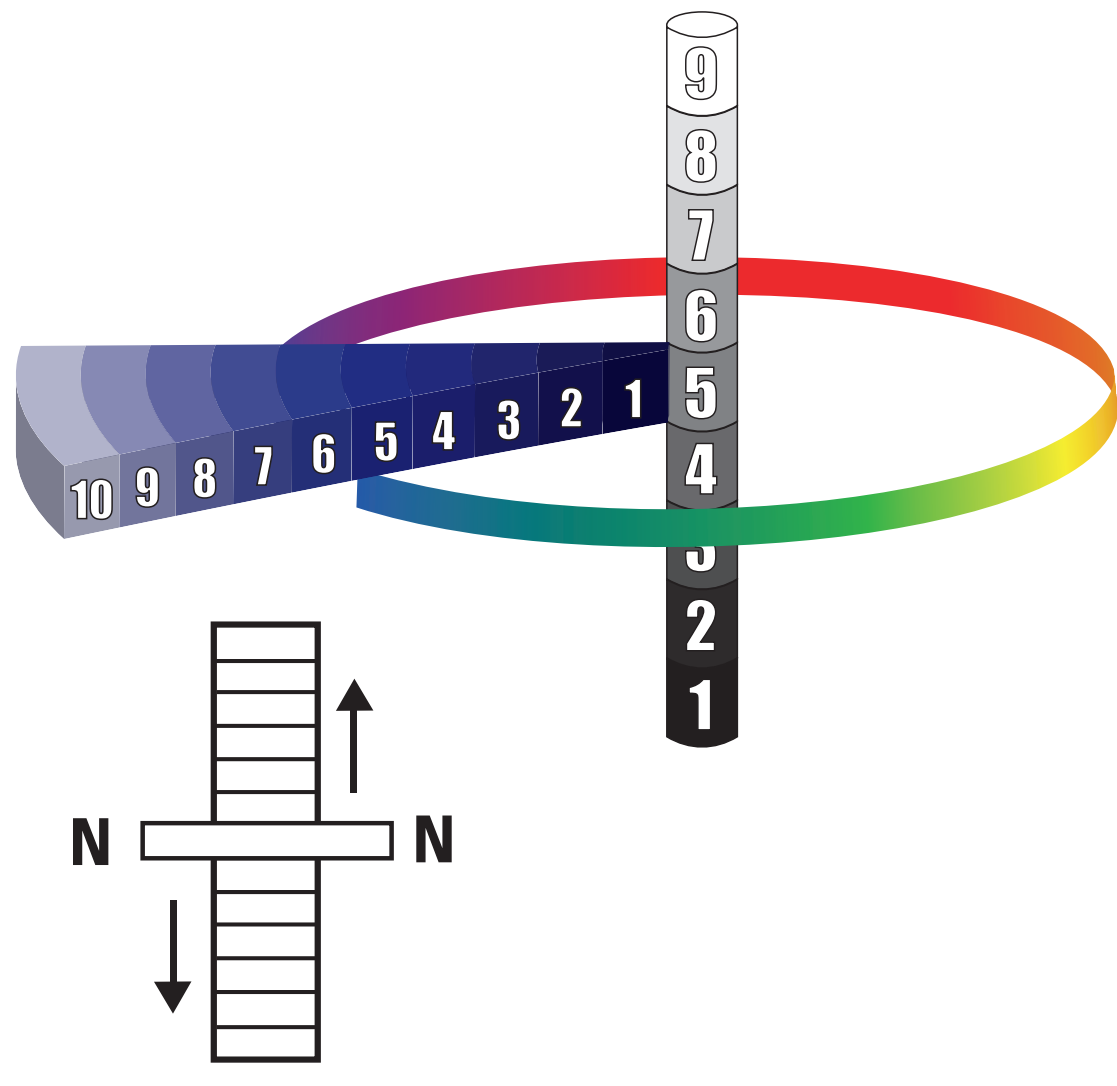

LOW VOC BASECOAT COLOR CHART

PEARLS | BLACKS | WHITES | ALUMINUM - METALLICS

CODE	BASE COLOR	TYPE	FLIP	COLOR DESCRIPTION
LV901™	White			Brightens solid colors.
LV902™	White	Semi-Transparent		Lightens side-tone and desaturate effect colors head-on.
LV903™	White	Transparent		Yellow cast head-on, bluer and lighter on side-tone in effect colors.
LV905™	Black	Strong		Dark and desaturated cast head-on.
LV907™	Black	Weaker		Used when only a small amount of black is needed.
LV908™	White	Strong		Brightens solid colors, desaturates effect colors head-on and lightens side-tone.
LV910™	Silver	Fine		Lightens side-tone.
LV911™	Silver	Medium		Brightens head-on, lightens side-tone.
LV913™	Silver	Medium Coarse		Brightens head-on, slightly lightens side-tone.
LV914™	Silver	Coarse		Brightens head-on, darkens side-tone.
LV916™	Silver	Medium		Brightens head-on and side-tone.
LV919™				Darkens the near spec angle and slightly lightens side tone in effect colors.
LV919™	Silver	Bright		Lightens head-on, darkens side-tone.
LV920™	Blue	Strong	Purple	Purple cast.
LV921™	Blue		Red	Desaturated red cast head-on and side-tone.
LV926™	Blue		Red	Red cast head-on and side-tone.
LV927™	Blue	Transparent	Green	Green cast head-on and side-tone.
LV928™	Blue		Red	Red cast head-on and side-tone.
LV929™	Blue		Red	Red cast head-on and side-tone.
LV930™	Green		Blue Green	Blue/green cast head-on and side-tone.
LV931™	Green	Semi-Transparent	Blue Green	Weak blue/green cast head-on and side-tone.
LV932™	Green		Yellow	Yellow/green cast head-on and side-tone.
LV933™	Yellow		Yellow	Green/gold cast head-on and side-tone.
LV941™	Yellow		Green	Green/yellow cast head-on and side-tone.
LV943™	Yellow		Weak Red	Slightly red/yellow cast head-on and side-tone.
LV945™	Yellow	Transparent	Red	Red cast in head-on and side-tone.
LV946™	Red	Semi-Transparent	Red	Red cast head-on and green cast side-tone in effects, a red cast in solid colors.
LV950™	Red	Solid Only	Red	Bright saturated red for solid colors.
LV953™	Red	Solid Only	Red	Bright orange with a red cast in solid colors.
LV961™	Red		Yellow	Yellow cast head-on and side-tone.
LV962™	Red	Transparent	Blue Red	Transparent blue cast head-on and side-tone effect colors.
LV964™	Red		Blue Red	Blue/red cast head-on and side-tone.
LV966™	Dark Blue		Purple	Blue/purple cast to head-on and side-tone.
LV970™	Blue	Transparent	Red	Weak red cast head-on and side-tone.