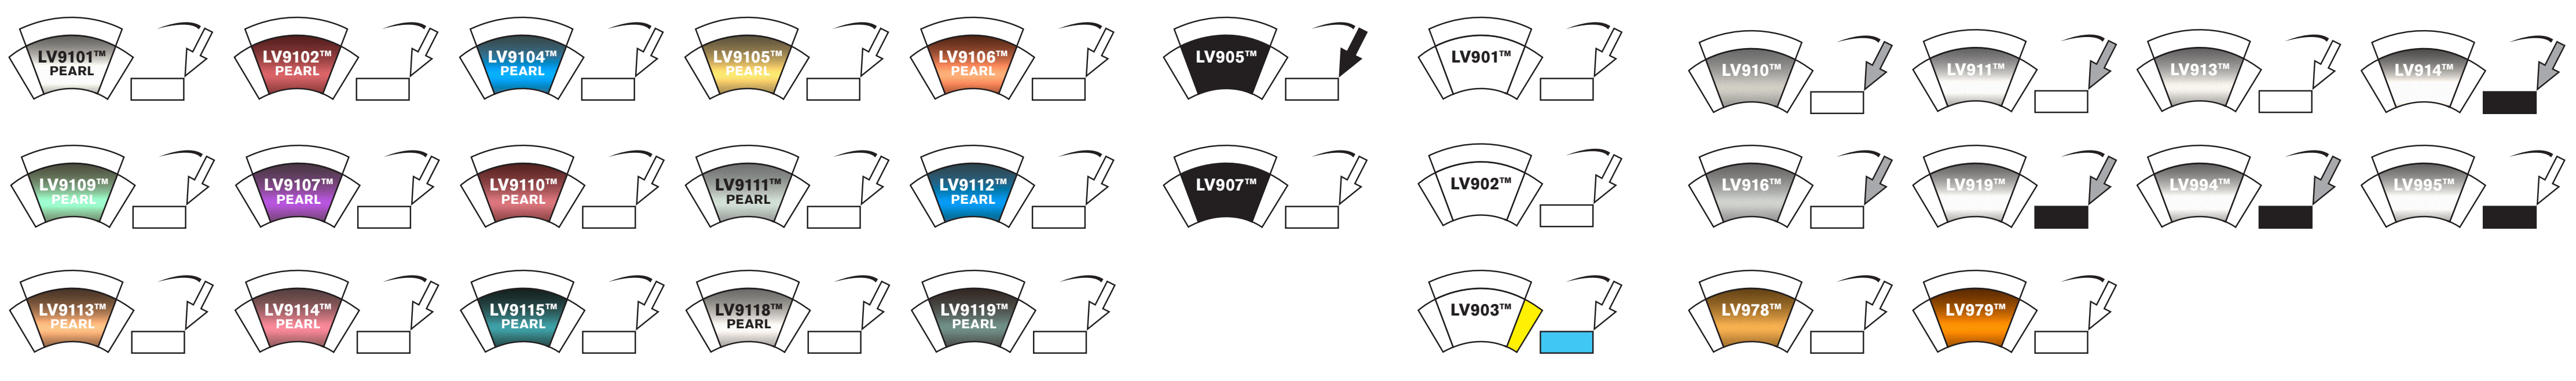

LOW VOC BASECOAT COLOR CHART

PEARLS | BLACKS | WHITES | ALUMINUM - METALLICS

CODE	BASE COLOR	TYPE	FLIP	COLOR DESCRIPTION
LV901™	White			Brightens solid colors.
LV902™	White	Semi-Transparent		Lightens side-tone and desaturate effect colors head-on.
LV903™	White	Transparent		Yellow cast head-on, bluer and lighter on side-tone in effect colors.
LV905™	Black	Strong		Dark and desaturated cast head-on.
LV907™	Black	Weaker		Used when only a small amount of black is needed.
LV908™	White	Strong		Brightens solid colors, desaturates effect colors head-on and lightens side-tone.
LV910™	Silver	Fine		Lightens side-tone.
LV911™	Silver	Medium		Brightens head-on, lightens side-tone.
LV913™	Silver	Medium Coarse		Brightens head-on, slightly lightens side-tone.
LV914™	Silver	Coarse		Brightens head-on, darkens side-tone.
LV916™	Silver	Medium		Brightens head-on and side-tone.
LV919™				Darkens the near spec angle and slightly lightens side tone in effect colors.
LV919™	Silver	Bright		Lightens head-on, darkens side-tone.
LV920™	Blue	Strong	Purple	Purple cast.
LV921™	Blue		Red	Desaturated red cast head-on and side-tone.
LV926™	Blue		Red	Red cast head-on and side-tone.
LV927™	Blue	Transparent	Green	Green cast head-on and side-tone.
LV928™	Blue		Red	Red cast head-on and side-tone.
LV929™	Blue		Red	Red cast head-on and side-tone.
LV930™	Green		Blue Green	Blue/green cast head-on and side-tone.
LV931™	Green	Semi-Transparent	Blue Green	Weak blue/green cast head-on and side-tone.
LV932™	Green		Yellow	Yellow/green cast head-on and side-tone.
LV933™	Yellow		Yellow	Green/gold cast head-on and side-tone.
LV941™	Yellow		Green	Green/yellow cast head-on and side-tone.
LV943™	Yellow		Weak Red	Slightly red/yellow cast head-on and side-tone.
LV945™	Yellow	Transparent	Red	Red cast in head-on and side-tone.
LV946™	Red	Semi-Transparent	Red	Red cast head-on and green cast side-tone in effects, a red cast in solid colors.
LV950™	Red	Solid Only	Red	Bright saturated red for solid colors.
LV953™	Red	Solid Only	Red	Bright orange with a red cast in solid colors.
LV961™	Red		Yellow	Yellow cast head-on and side-tone.
LV962™	Red	Transparent	Blue Red	Transparent blue cast head-on and side-tone effect colors.
LV964™	Red		Blue Red	Blue/red cast head-on and side-tone.
LV966™	Dark Blue		Purple	Blue/purple cast to head-on and side-tone.
LV970™	Blue	Transparent	Red	Weak red cast head-on and side-tone.